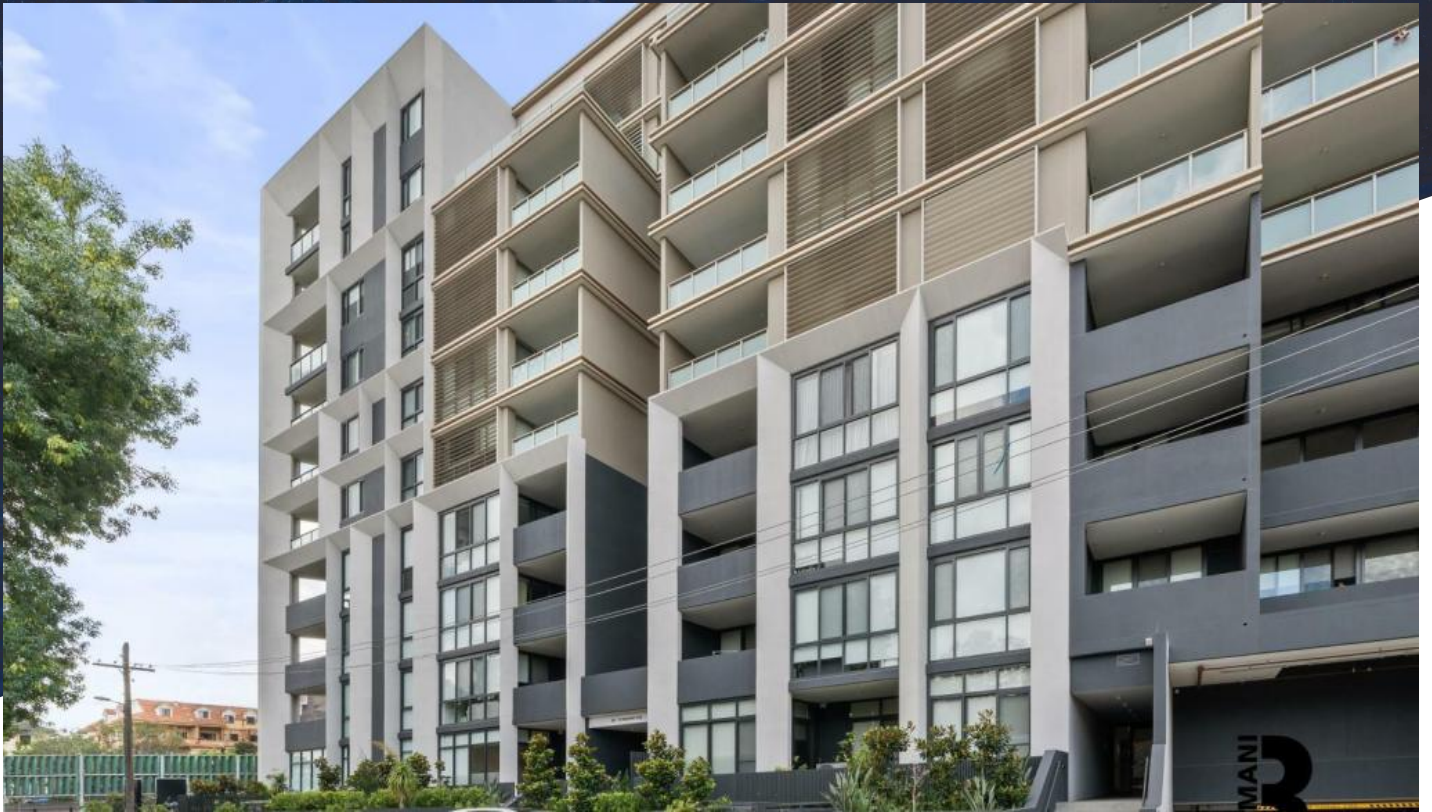

ROMANI

SOLE AGENCY

608/68-72 Railway Parade,
Burwood

1  1  1 

Sleek Ultra-Modern

Get ready for a sleek ultra-modern lifestyle in this near-new apartment that creates an instant impact with its generous one-bedroom layout, crisp interiors and elevated leafy outlooks. This is an ideal choice for first home buyers or investors seeking a high-quality property that's private, secure and set within the architectural 'Jacinta' complex. The location enjoys every convenience with Strathfield and Burwood shopping amenities, cafes and train stations all strolling distance from the front door.